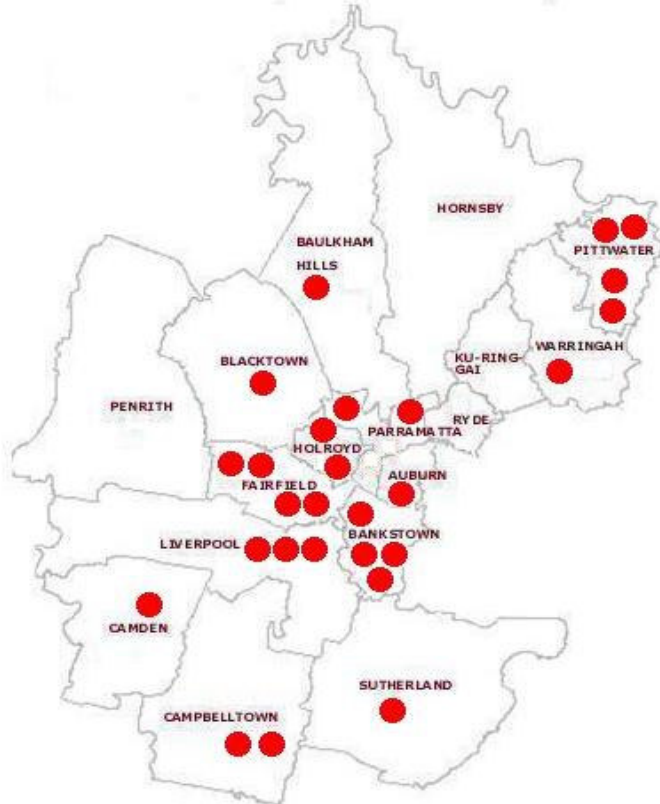

NSW COUNCILS

NSW COUCILS (SYDNEY OUTER)

NSW COUNCILS (SYDNEY INNER)

Figure 2

Current Floodplain Risk Management Plan Implementation Projects