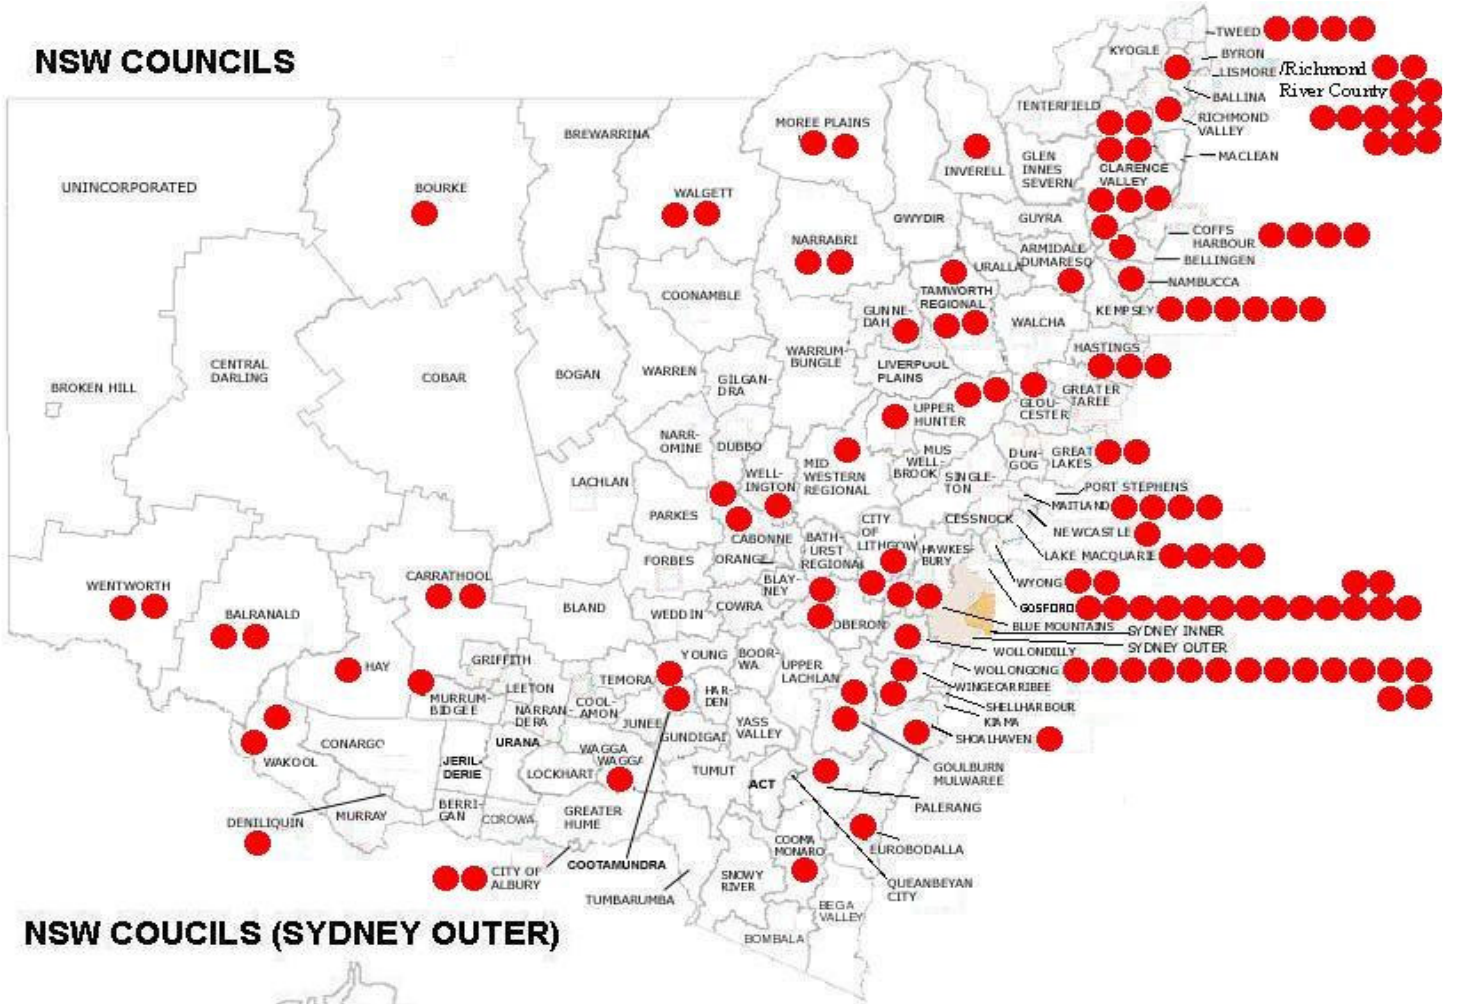

NSW COUNCILS

NSW COUCILS (SYDNEY OUTER)

NSW COUNCILS (SYDNEY INNER)

Figure 2

Current Floodplain Risk Management Plan Implementation Projects